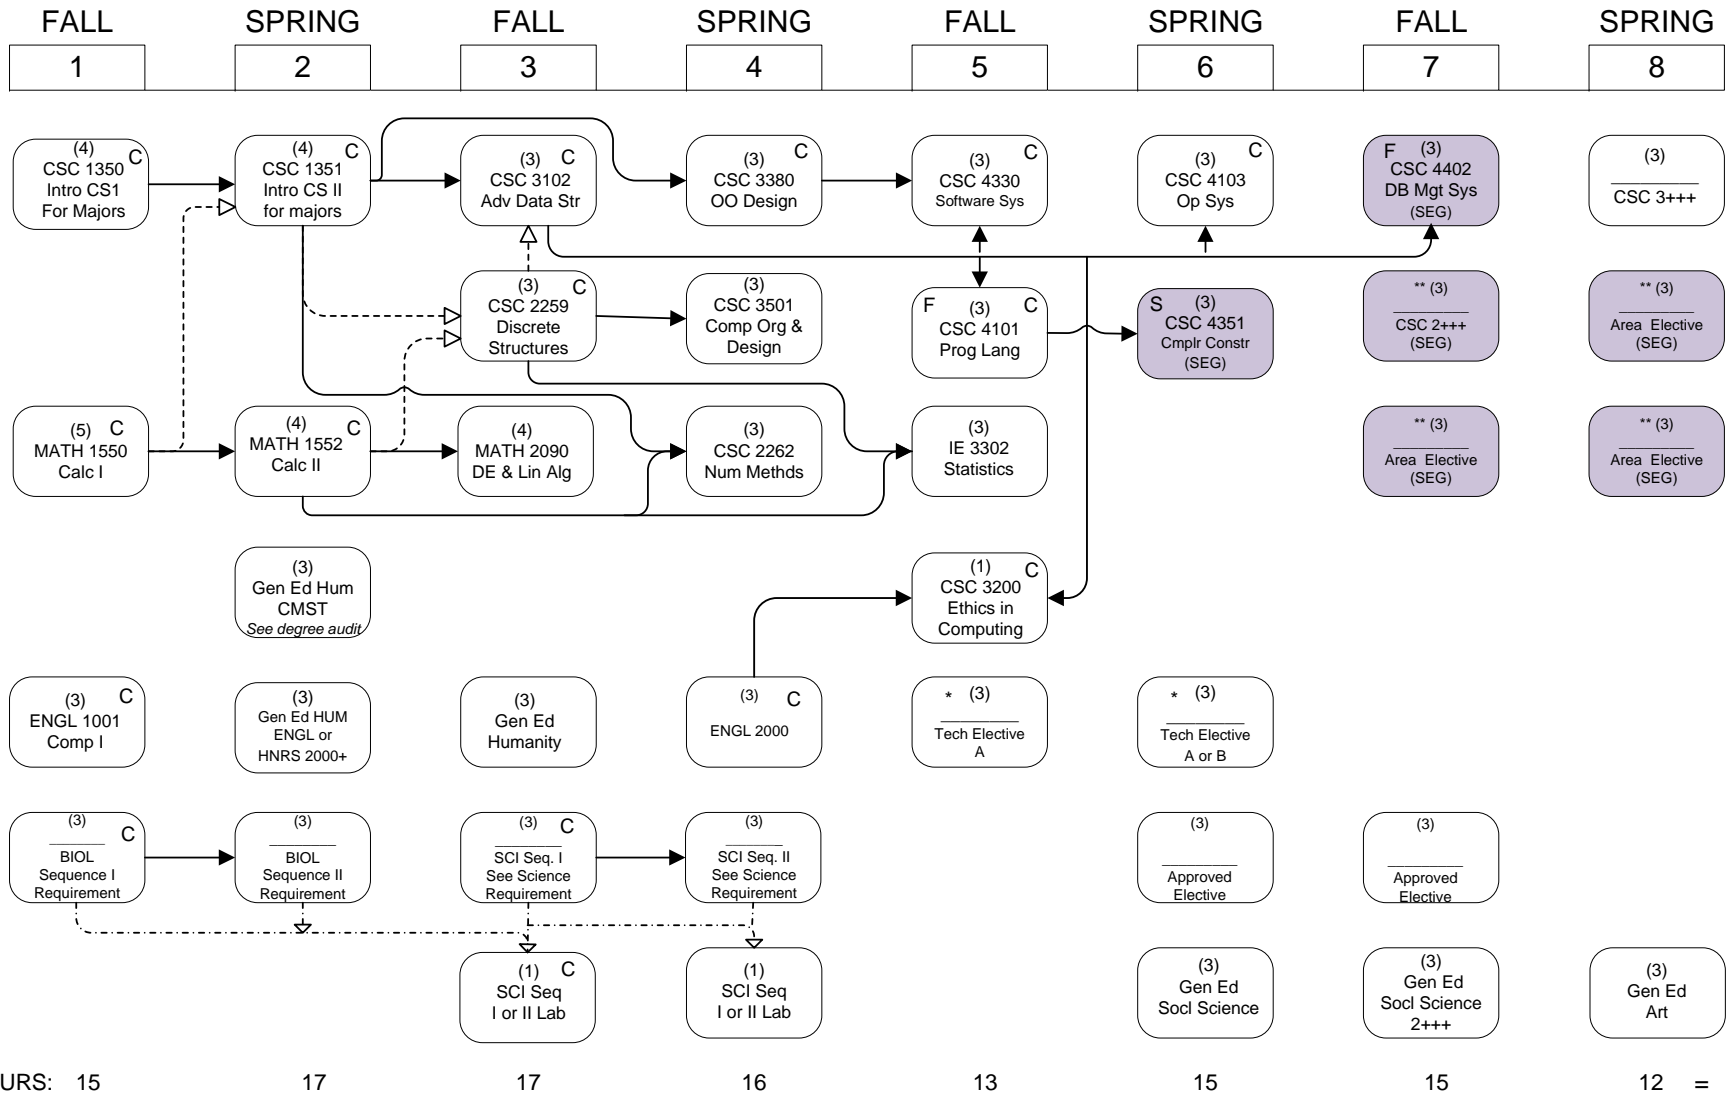

TOTAL HOURS = 120

COMPUTER SCIENCE

2017-2018

CSC SEG

CSC SEG

FLOWCHART LEGEND	
→	Credit required
- - - - - ▷	Credit or registration required
- - - - - ▷	Two hours of science lab is required and may be with either science sequence
C	Grade of "C" or better required BEFORE enrolling in next course in the sequence.
Gen Ed	General Education; see 2017-2018 General Catalog
* See CSC & E Division for approved list and substitutions; in general, Group A: STEM++ 2000 level and above; Group B: AVATAR DM Art-track electives ** Pre-approved concentration area electives: CSC 4243, 4263, 4356, 4357, 4370, 4444, 4501, 4585, 4610, 4740, 4890; EE 4859; IE 4461; ISDS (MAX 6 HRS.) 4111, 4112, 4113, 4120, 4125, 4141; other electives subject to approval SOFTWARE ENGINEERING CONCENTRATION (18 HRS) Rev. 6/29/2016	